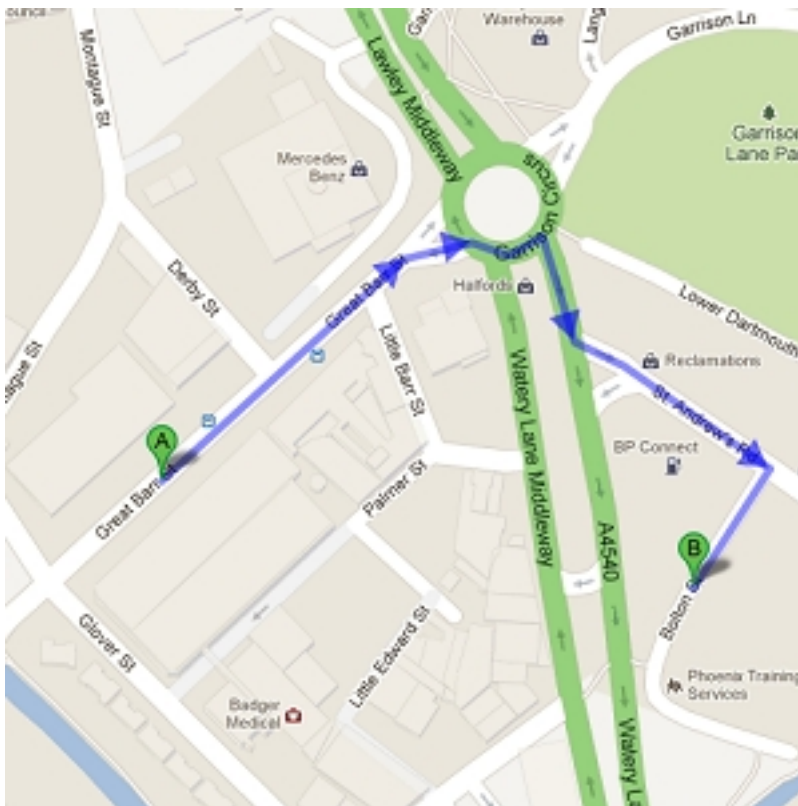

## Buses to Phoenix Training Services: 17, 58, 59, 60, and 97

### Main Bus

97, MOOR ST QUEENSWAY, Bus Mall (Stop MS8) -- GREAT BARR ST, Derby St (adj)

Walking directions from bus stop:

1. Head northeast on Great Barr St toward Derby St
2. Slight right to stay on Great Barr St
3. At the roundabout, take the 2nd exit onto Watery Lane Middleway/A4540
4. Turn left onto St. Andrew's Rd
5. Turn right onto Bolton St