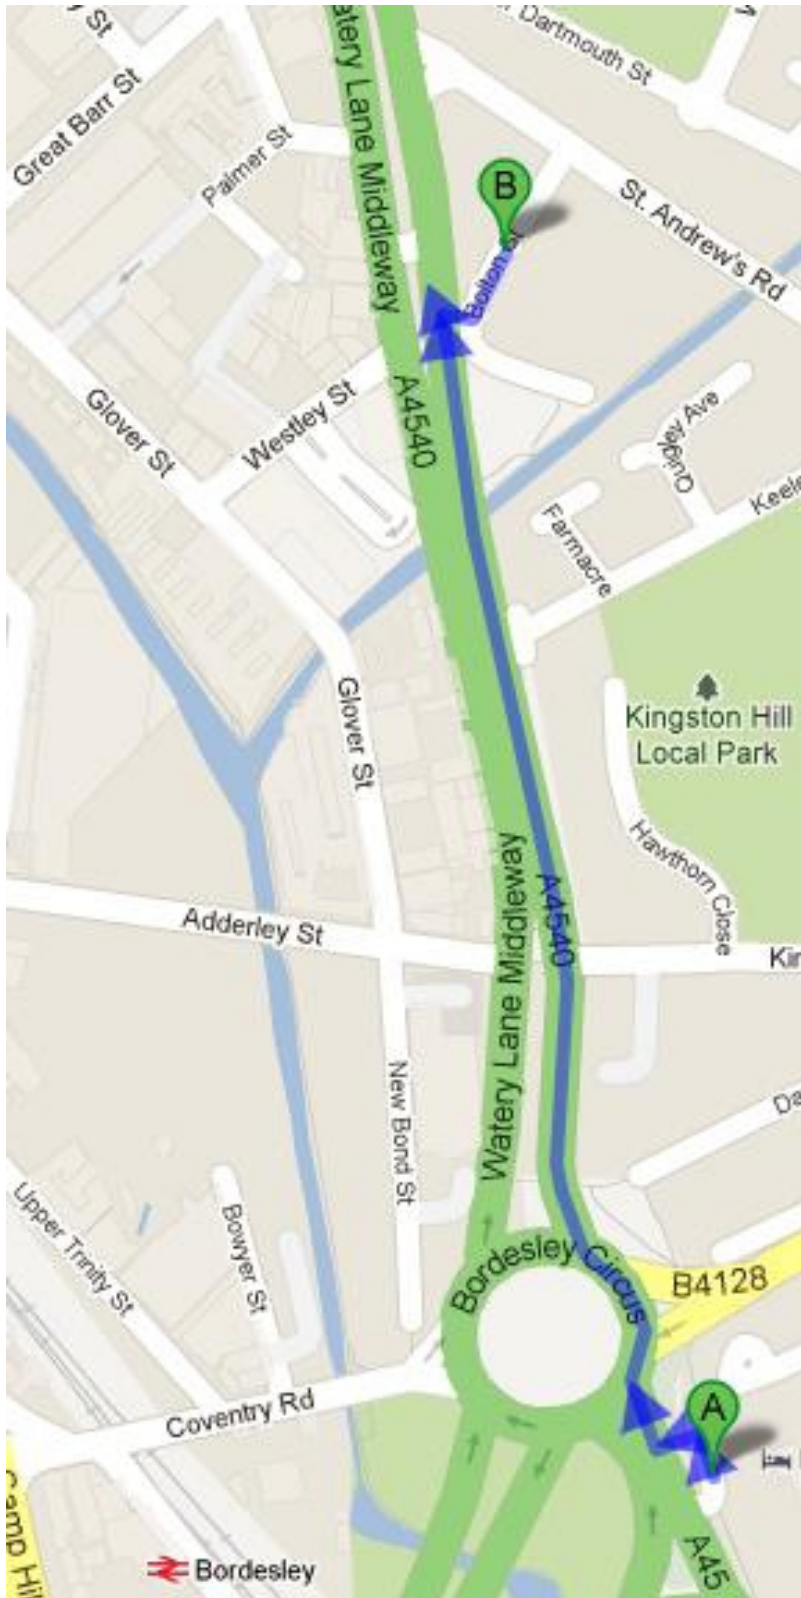

Travelling by bus to Phoenix Training Services

Wednesday, 07 August 2013 09:33 - Last Updated Wednesday, 07 August 2013 10:08

Download a copy of this page [here](#).